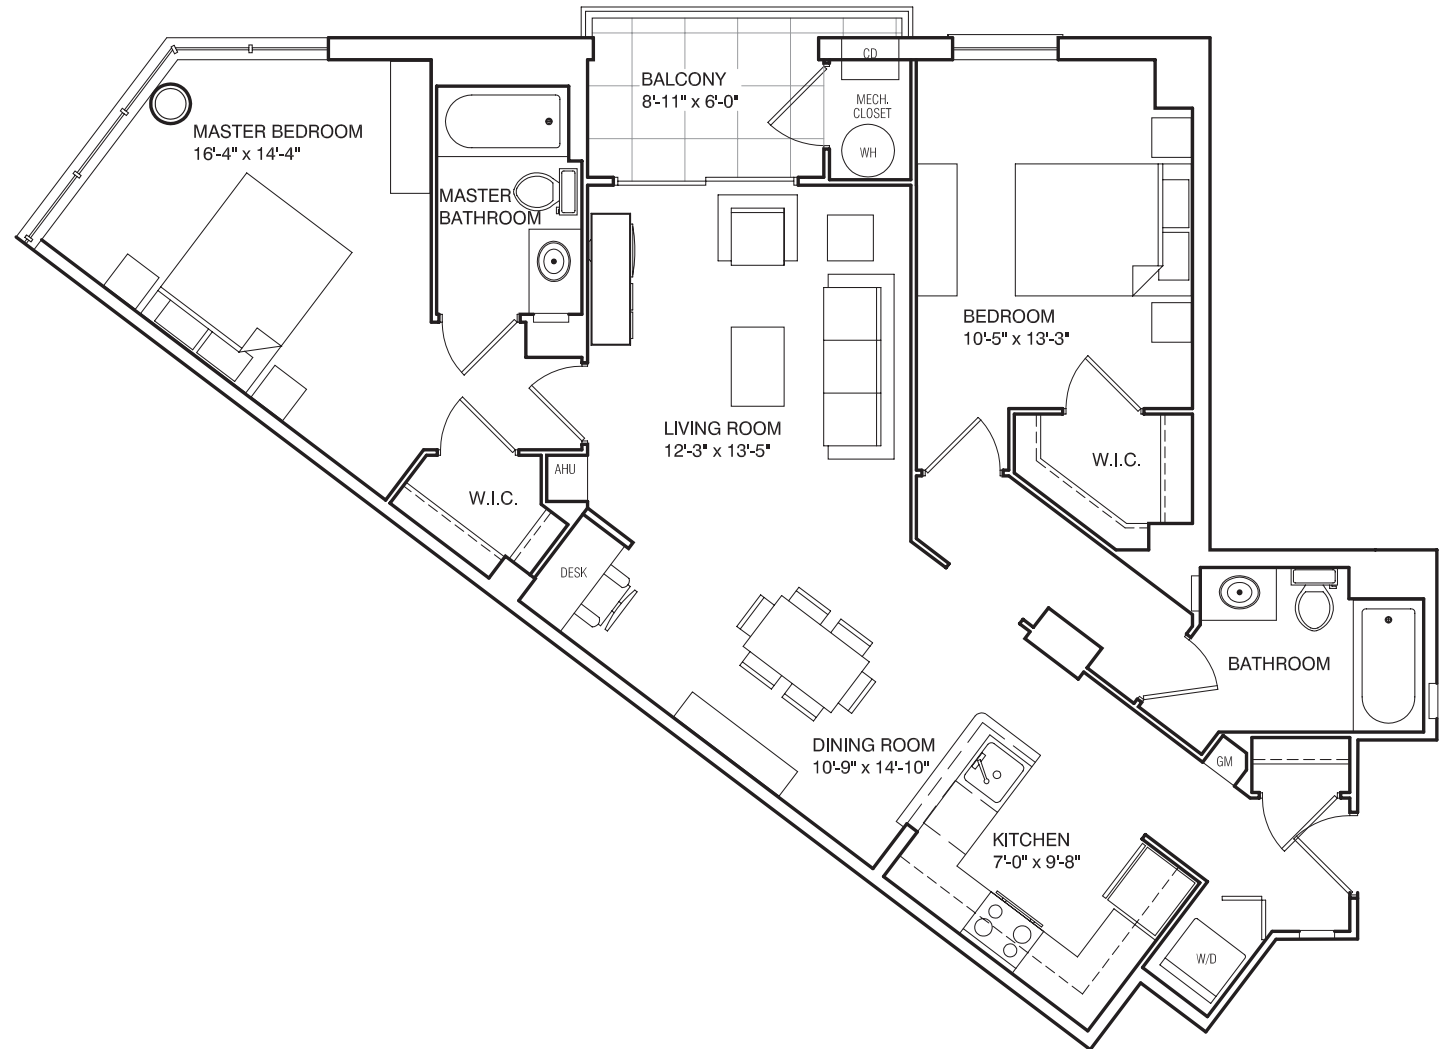

CAPITOL HILL TOWER

Unit B4

2 Bedroom, 2 Bath with Balcony

2nd - 10th Floor

Floor plans are artist's conception. Details and dimensions may differ from actual plans. Standard and optional features may vary. Other floor plans available. Seller reserves the right to initiate changes without prior notice. See Seller for more information.